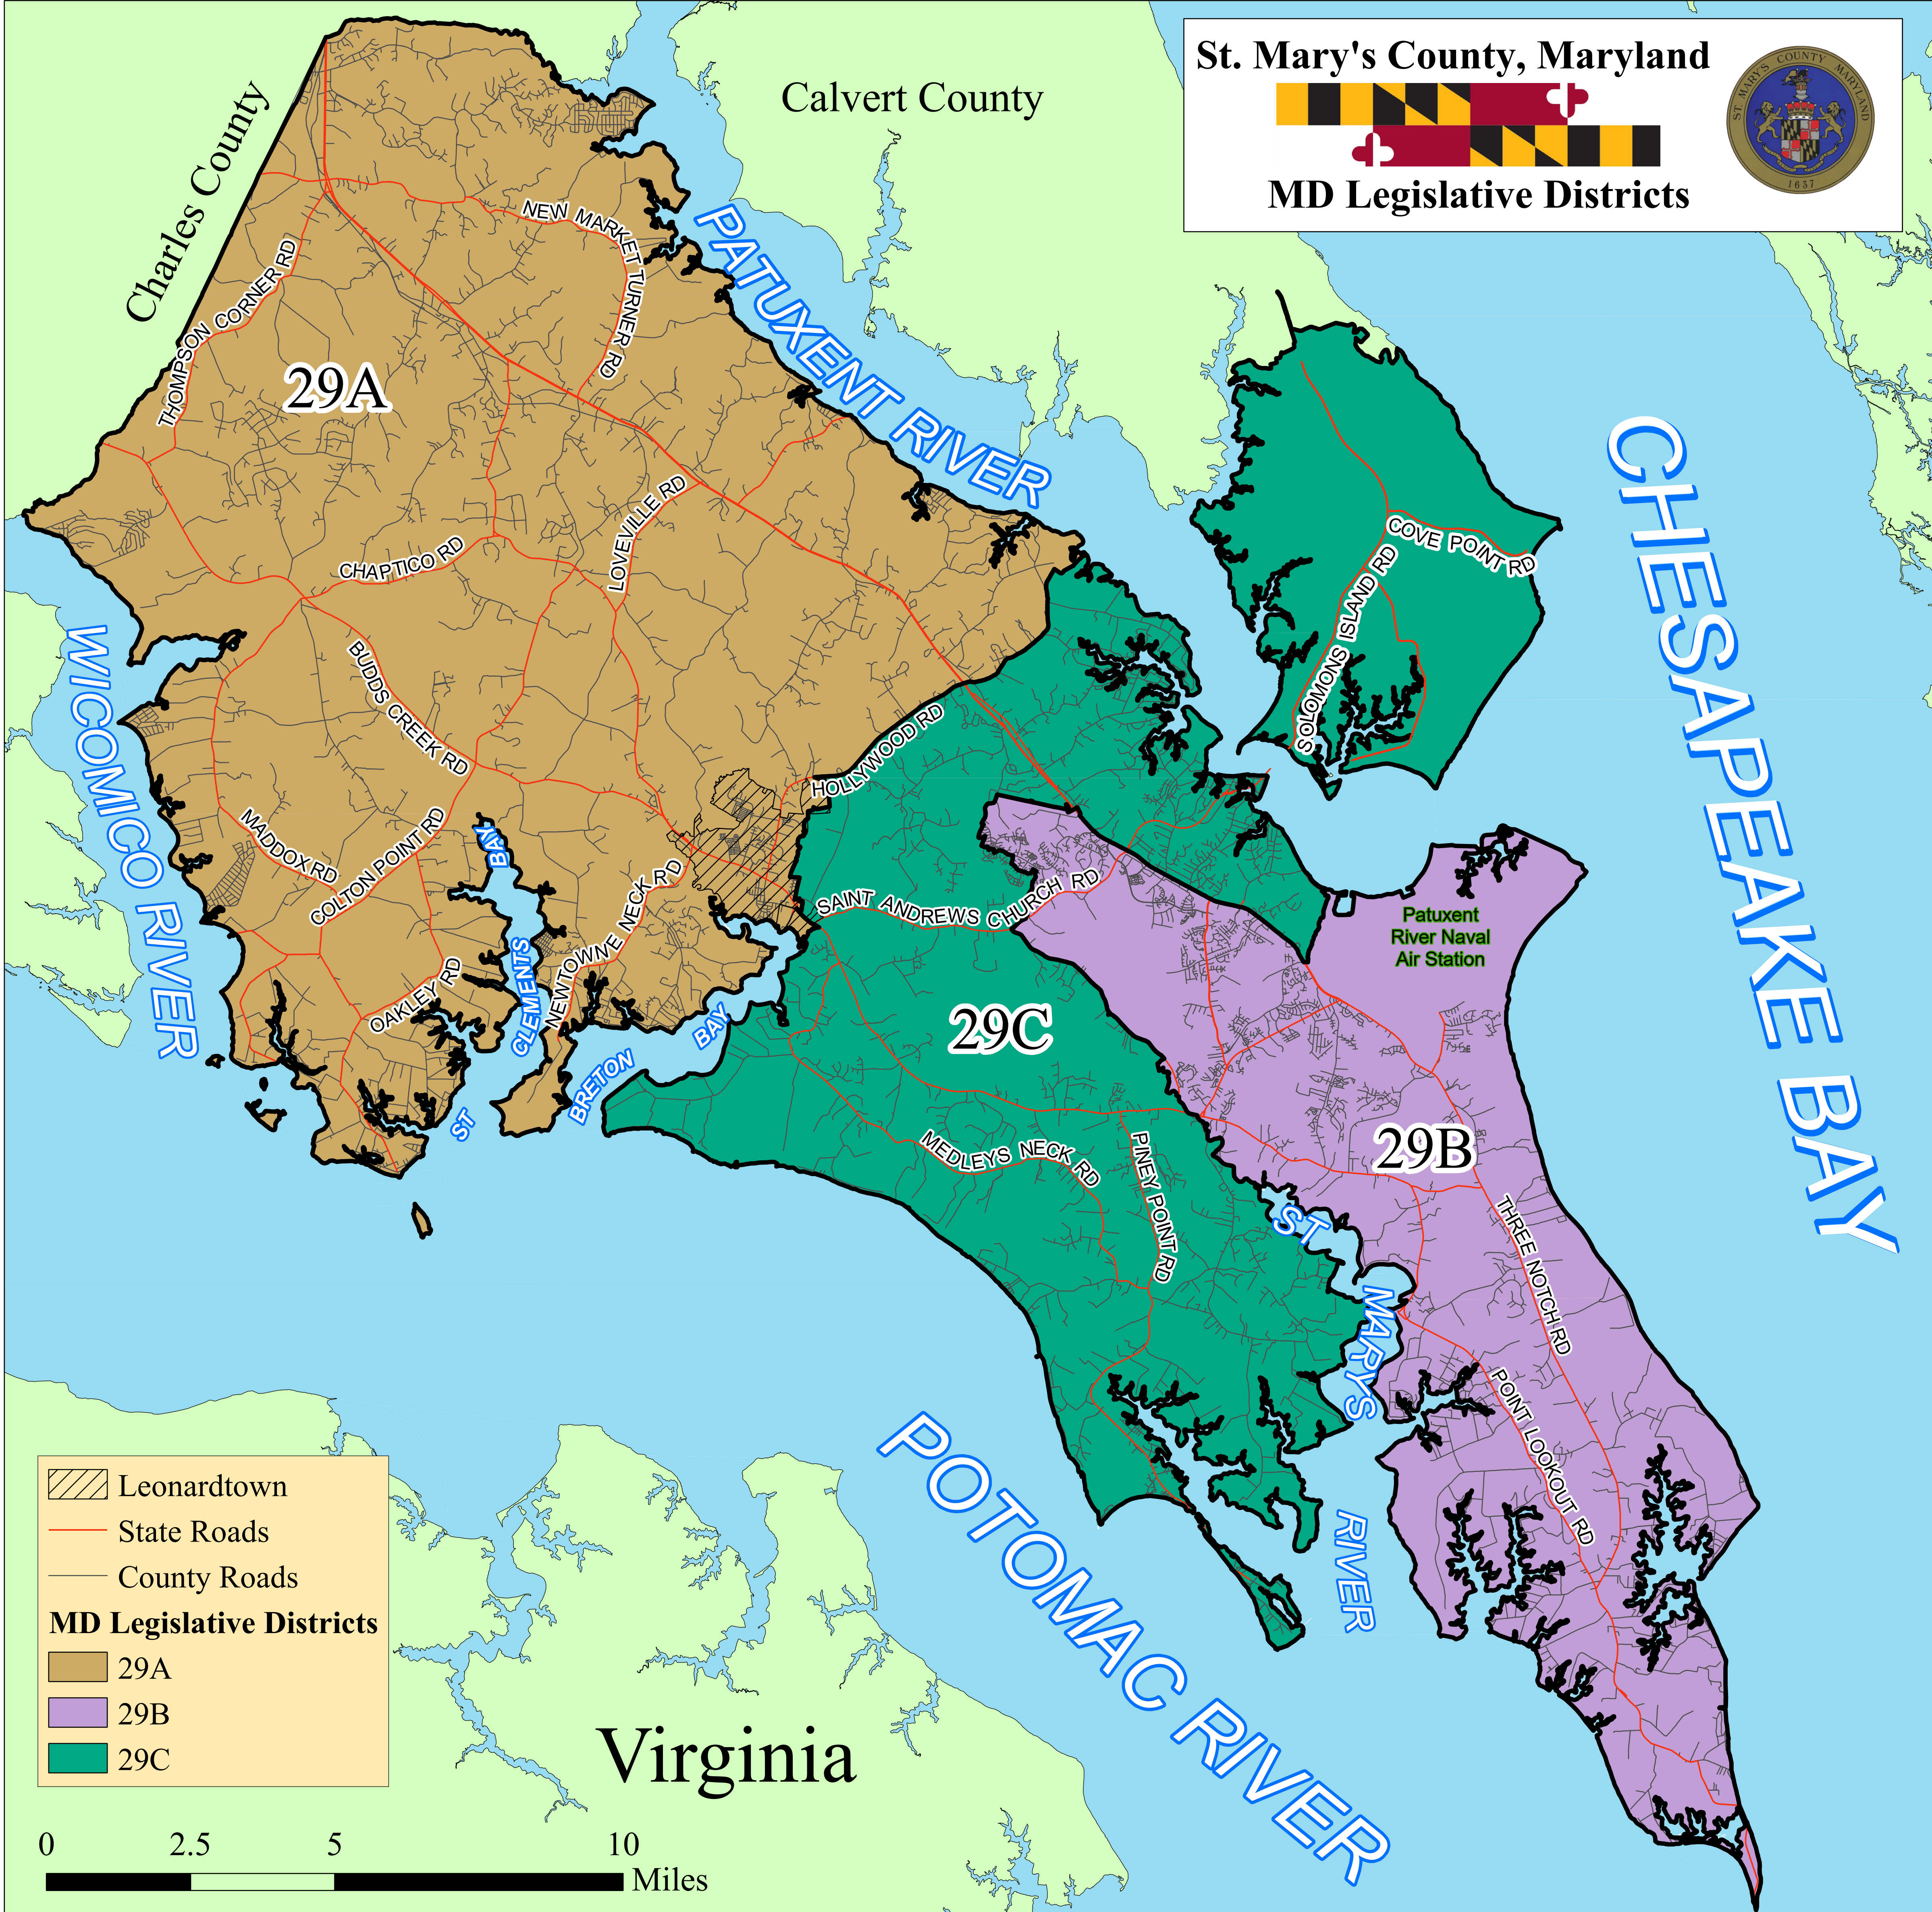

St. Mary's County, Maryland

MD Legislative Districts

 Leonardtown
 State Roads
 County Roads
MD Legislative Districts
 29A
 29B
 29C